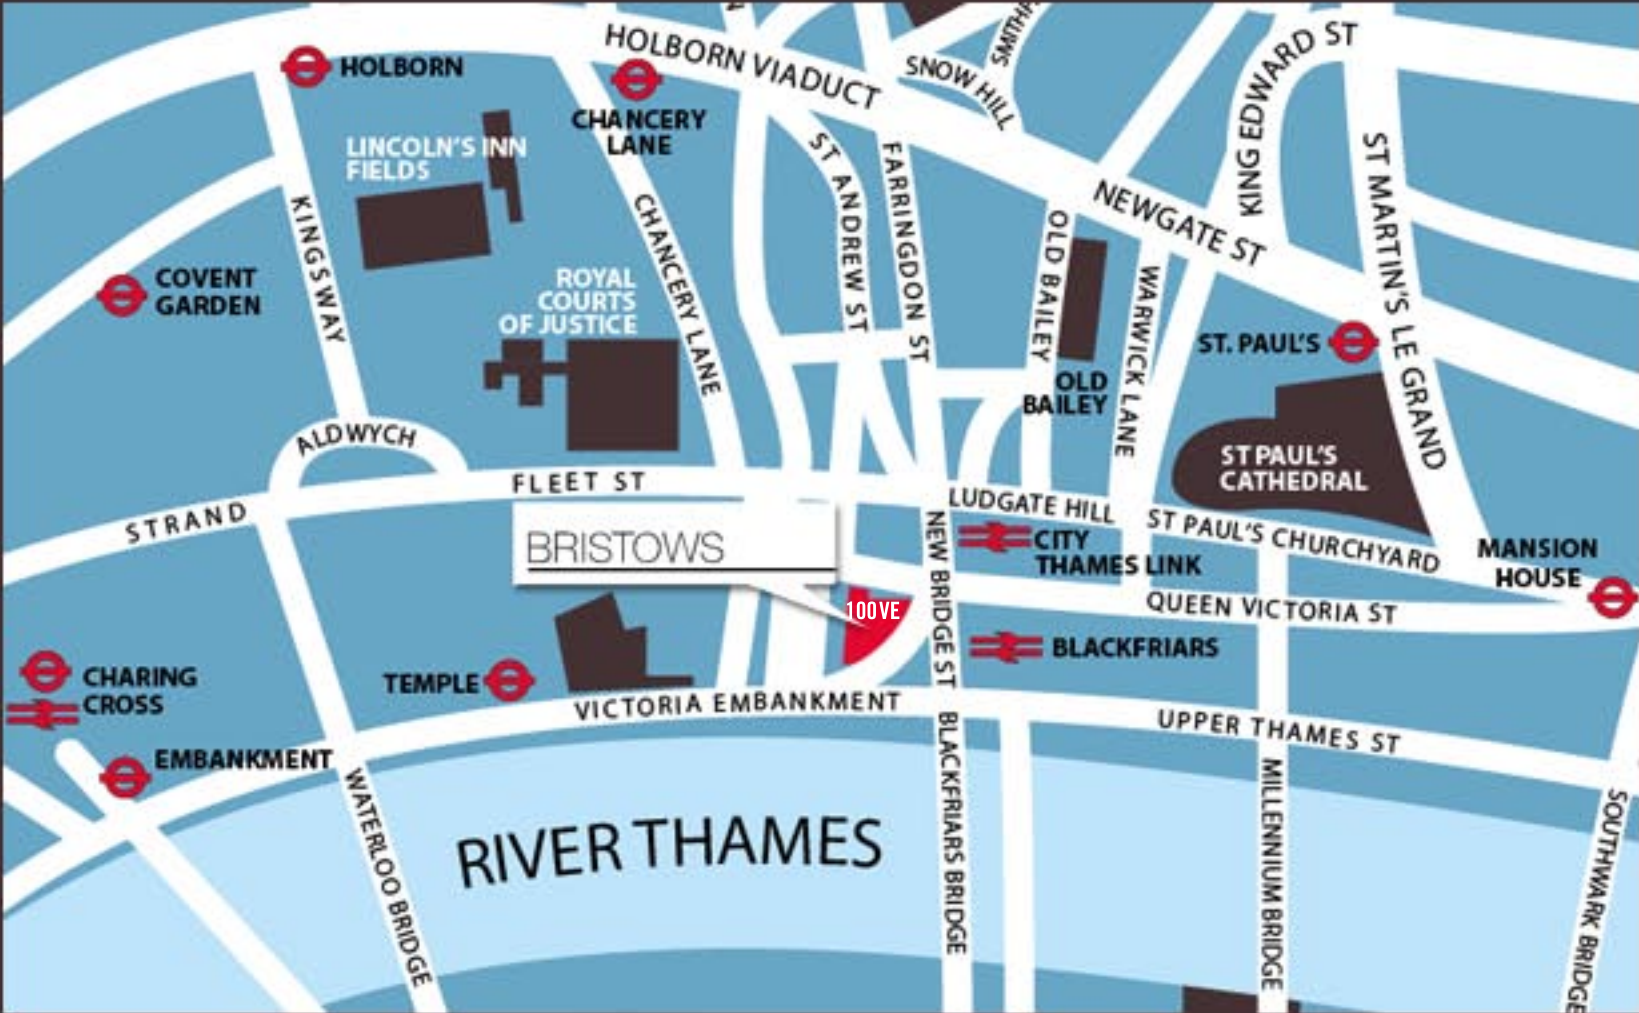

# BRISTOWS

- St Paul's**  
 Central line
- Temple**  
 District and Circle lines
- Mansion House**  
 District and Circle lines
- Blackfriars**  
 First Capital Connect and Southeastern trains
- City Thameslink**  
 First Capital Connect and Southeastern trains
- Buses**  
 Routes 45,63,100 stop on New Bridge Street  
 Routes 4, 11, 15, 23, 26, 76 and 341 stop on Fleet Street  
 Route 388 connects Blackfriars with Temple and Mansion House tube stations.

**Bristows**  
 100 Victoria Embankment  
 London EC4Y 0DH